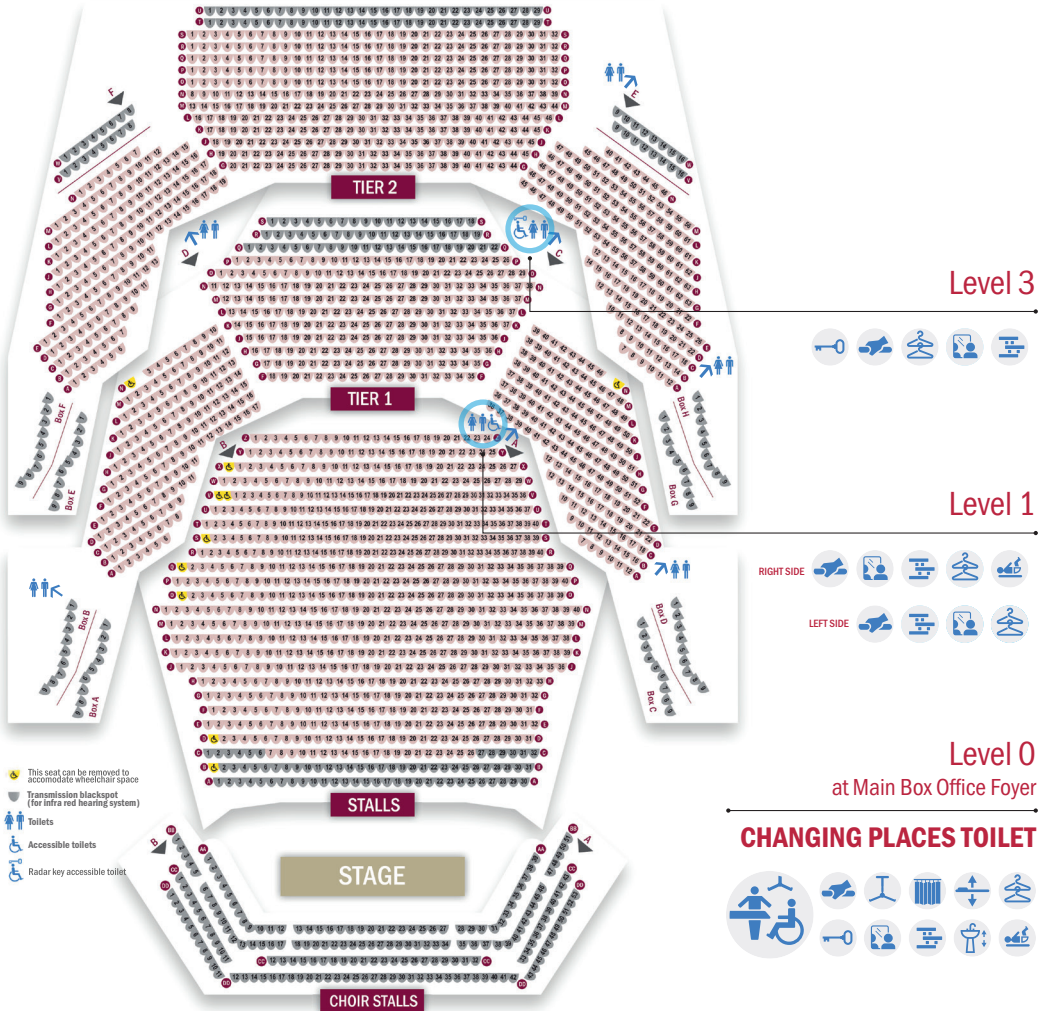

**THEATRE
ROYAL**

**ROYAL
CONCERT
HALL**

ACCESSIBLE TOILETS IN THE ROYAL CONCERT HALL

We aim to make your visit to our venue as enjoyable and comfortable as possible and are committed to putting accessibility at the heart of everything we do.

KEY

Changing Places toilet

Baby changing unit

Mirror

Privacy Screen

Accessible toilet

Height adjustable adult-sized changing bench

Shelves

Toilets

Coat hooks at various levels

Handrails

Radar lock

Height adjustable sink

Hoist